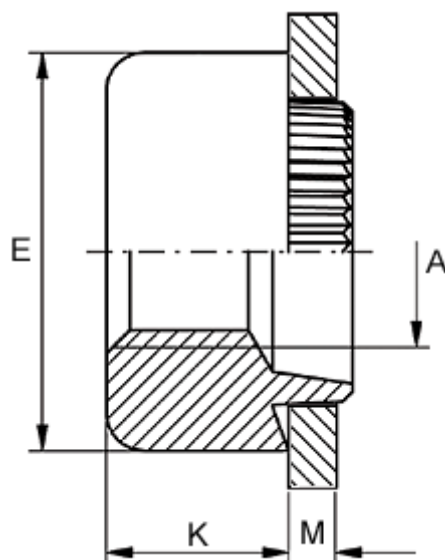

Article number: 12705000160100  
Description: KLEE-coil 705 000 160.100  
M16 Unhardened

## Measures

---

Female thread A	= M16
Height K	= 10.0
Outer diameter E	= 25.0
Plate thickness	= 1.1 to 1.3
Recommended bore diameter for extreme load	= 19.0
Recommended bore diameter for normal use	= 20.0